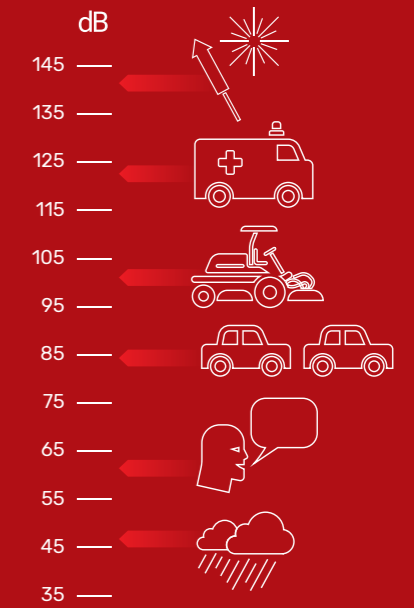

Freed-up staff.
Quieter play.
Better turf.

Free your staff for what matters more

Let Kress handle routine mowing, so your team can focus on what elevates the course.

Let the roar be from the crowd, not the mowers

Kress glides silently over the fairways—no noise, no distraction, just pure play.

No matter the weather

While heavy tractor tyres slide and slip on wet grass, Kress mowers stay grounded—delivering reliable traction in any condition.